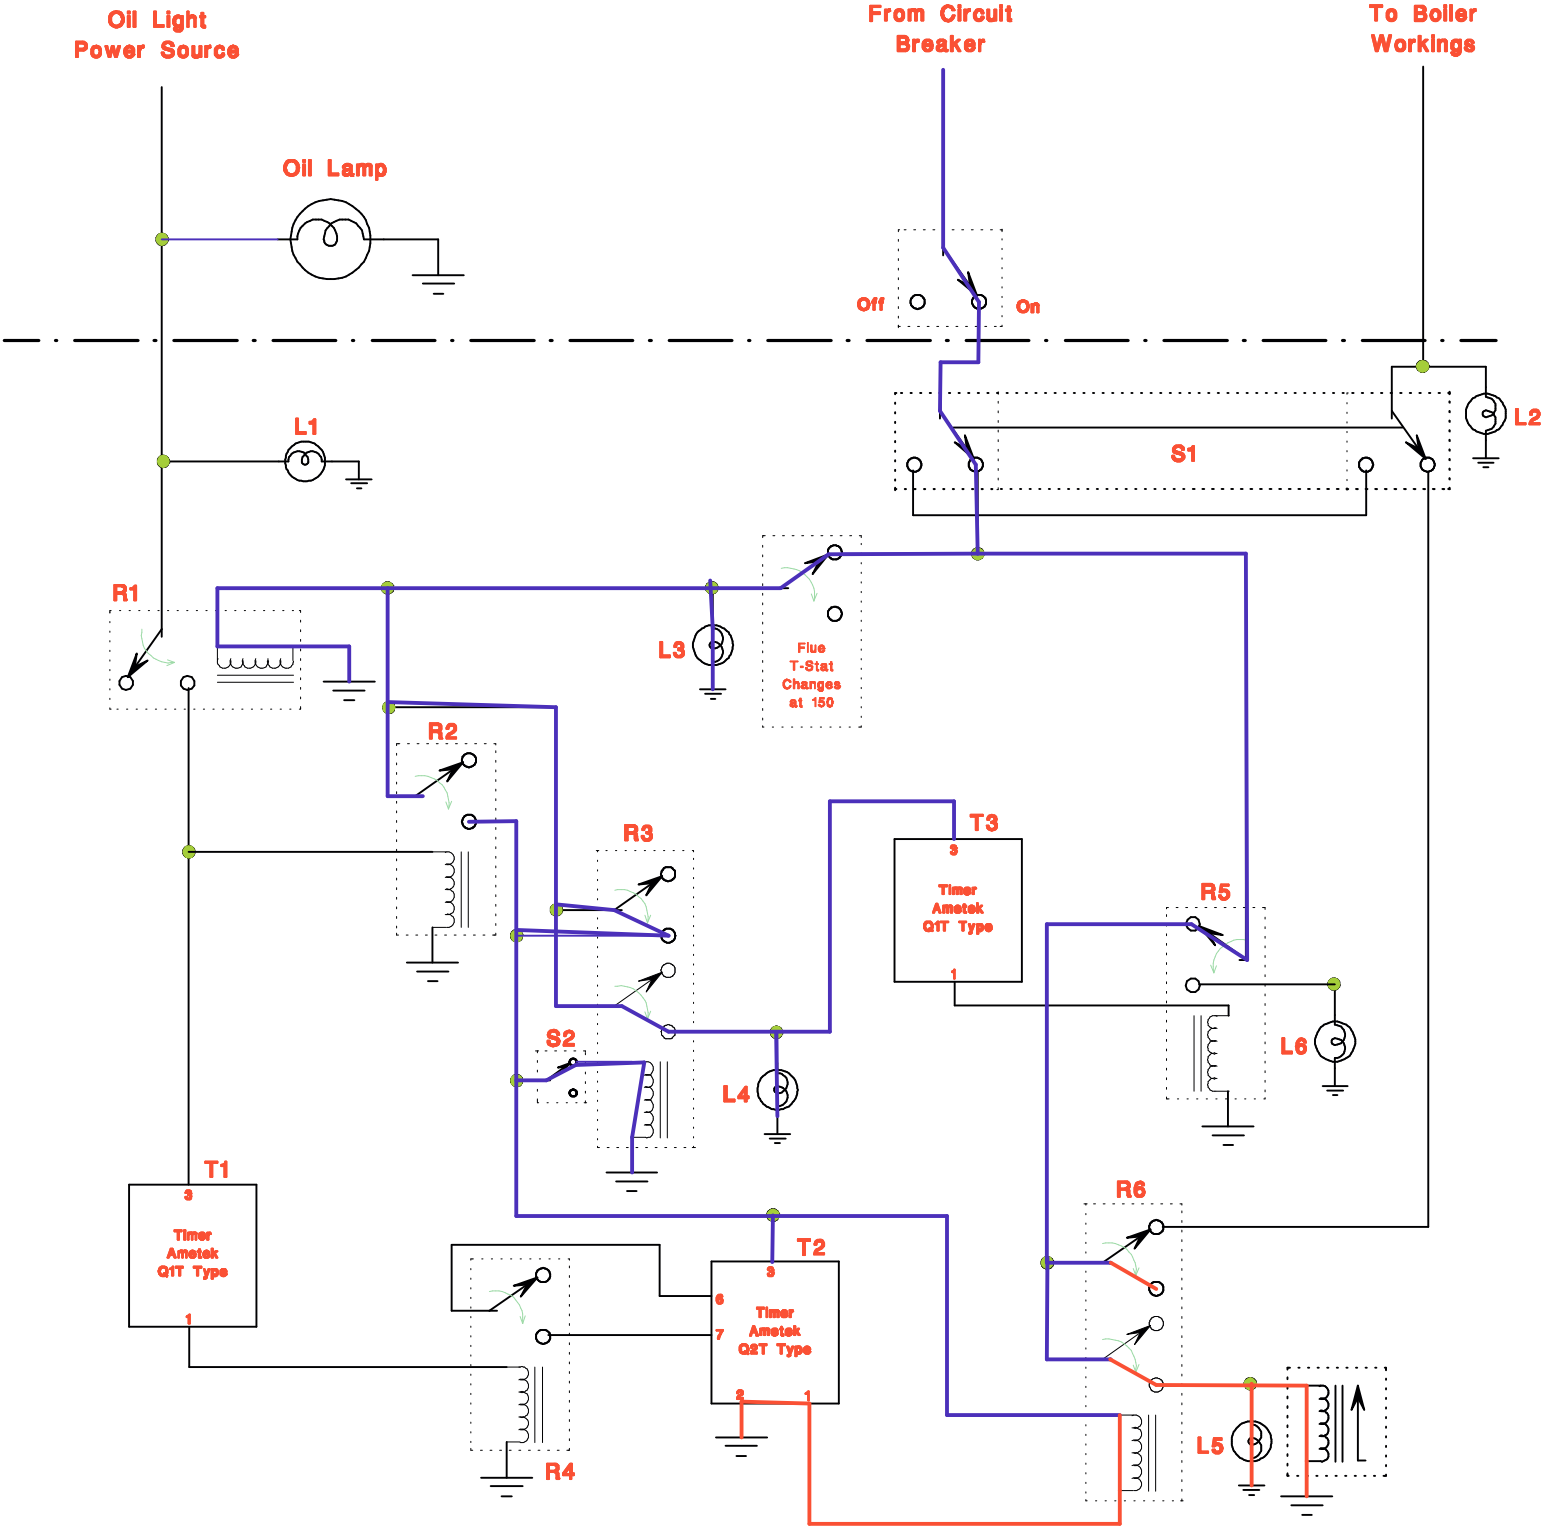

# Oil Burner Reset-State 1.2.2

**After 3-5 Seconds, Returns to State 1**