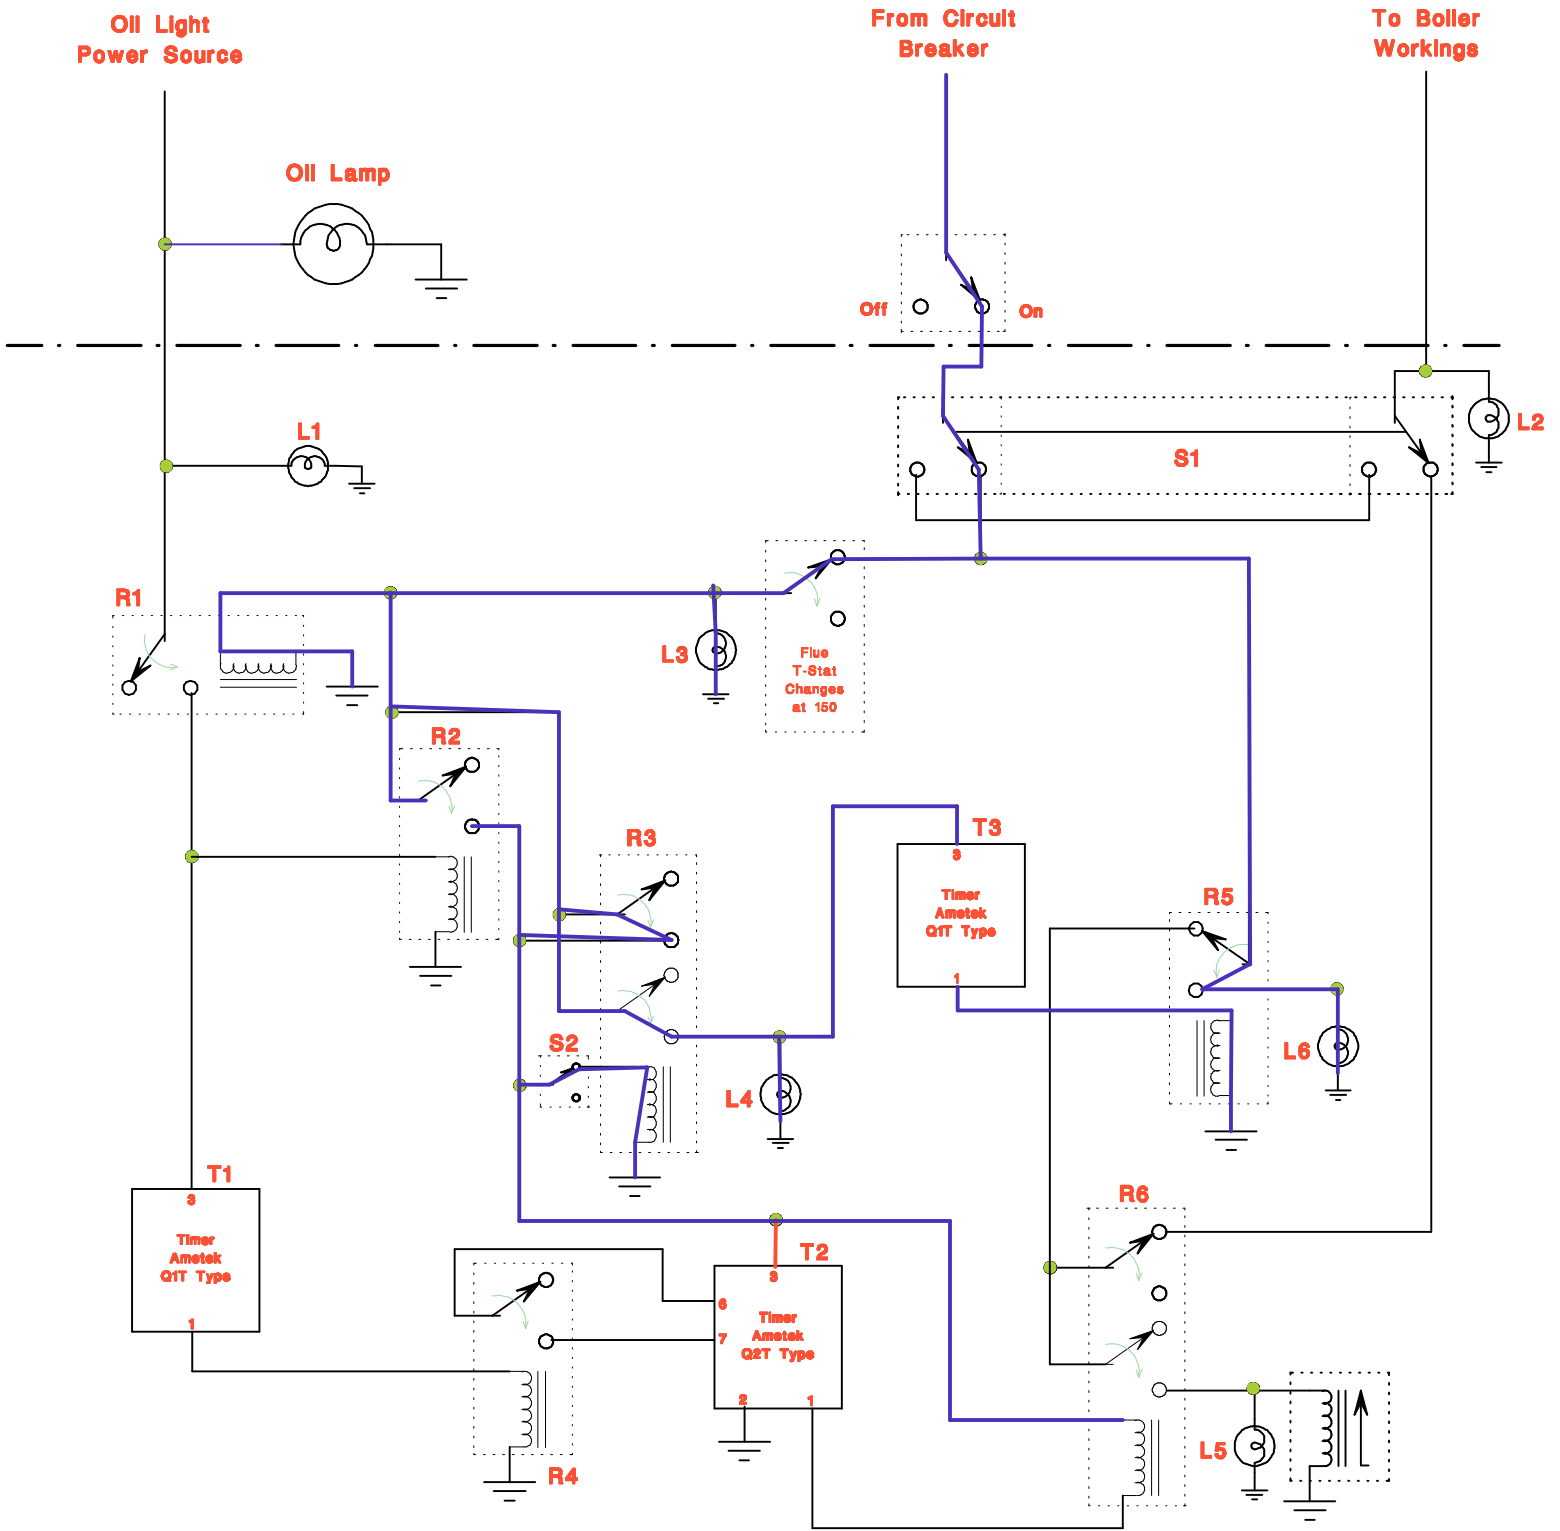

Oil Burner Reset-State 1.3.1

Remains in this state until Boiler Power Switch Cycled or Switch S2 Depressed